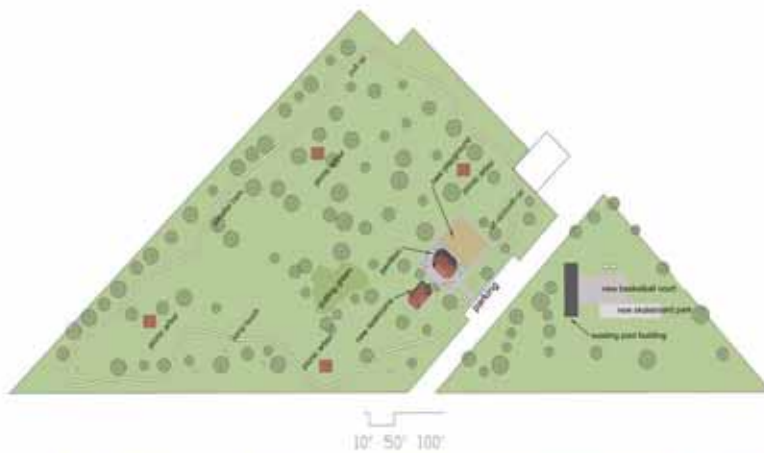

Cochran County Park, Morton, Texas

2003 Spring-Summer: CDS Funded Research/Community Service

Project Manager/Principle Investigator: Ben K. Shacklette, AIA

Research Assistants: Bart Shaw, Brent Wright, Pavlina Ilieva

Project Description:

After receiving a \$50,000 matching grant from Texas Parks and Wildlife Cochran County officials enlisted the CDS to study the rehabilitation of the existing county park located outside of Morton, Texas. A popular place for community gatherings the existing support facilities needed to be improved, and the new building program called for the addition of a pavilion, covered picnic tables, and a new restroom building. Additional design considerations included park equipment, new playground, and walking path. A series of design schemes were developed and presented to community members including cost estimates. After a consensus was reached the CDS produced a set of construction drawings for bidding and final construction.

COCHRAN COUNTY PARK
Addition and Renovations

**COMMUNITY
DESIGN STUDIO**
College of Architecture

Cochran County Park, Morton, Texas

Cochran County Park, Morton, Texas